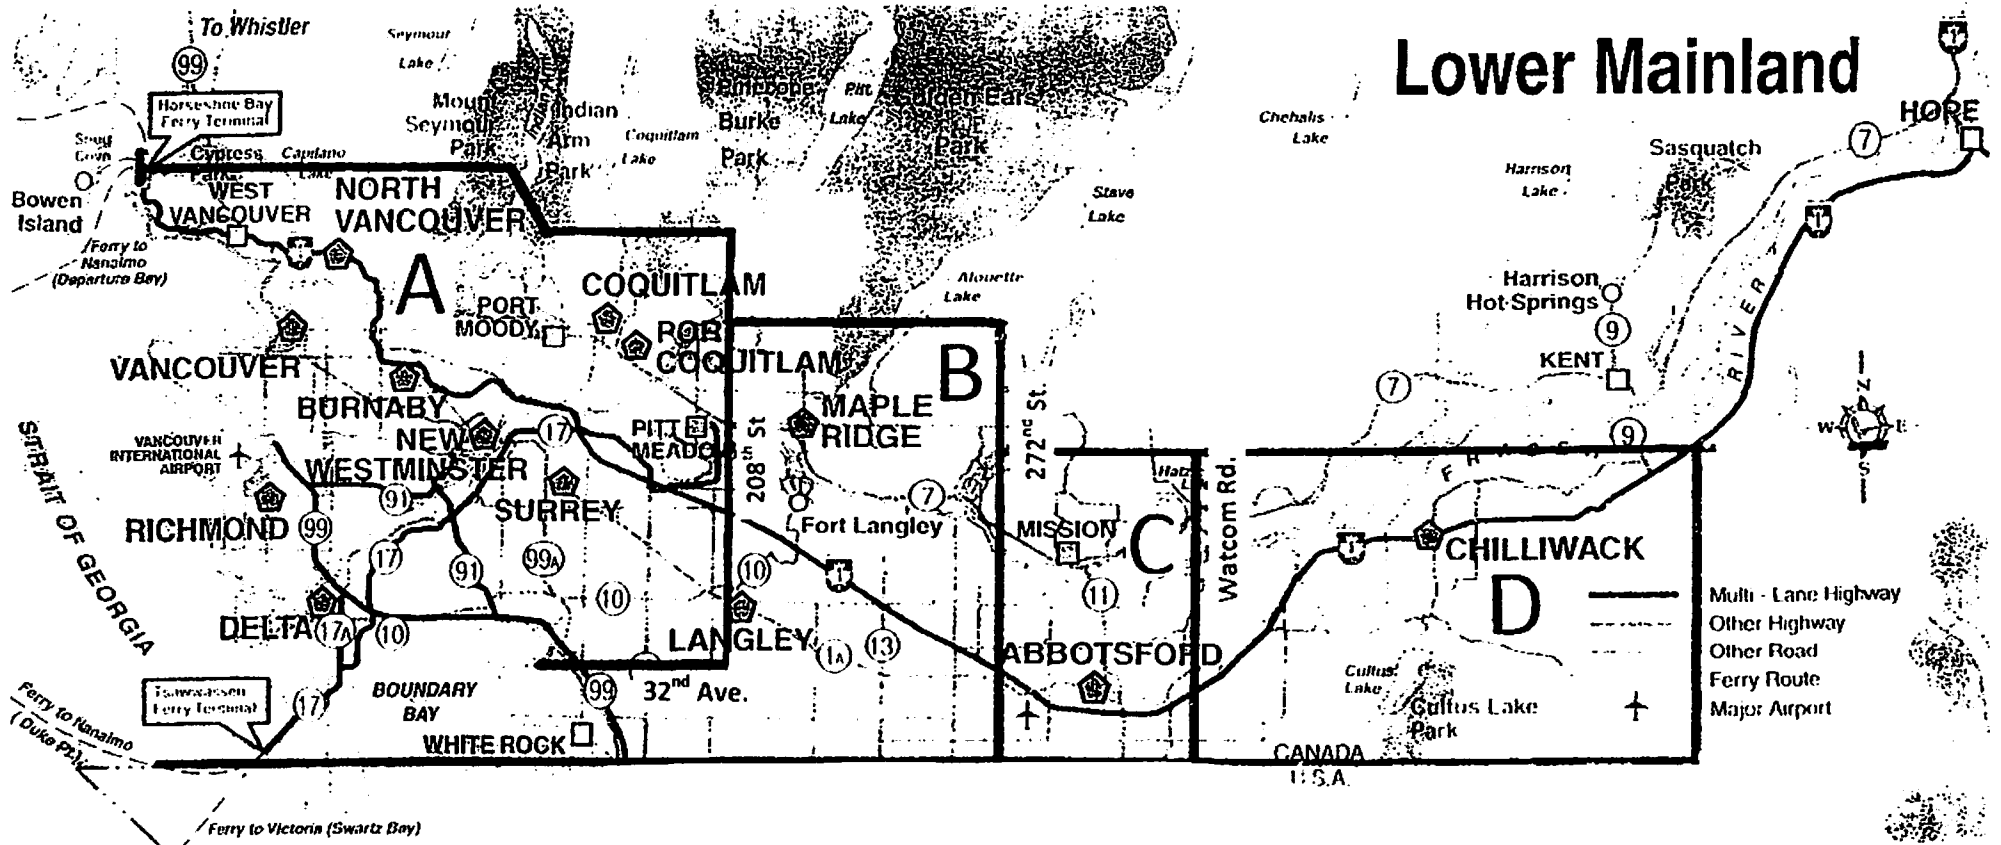

TEL: 604 552-7728
 FAX: 604 552-7750

#107 - 1750 COAST MERIDIAN RD., PORT COQUITLAM, BC V3C 6R8

Rates Feb 1st, 2015

- Zone A - \$360.00 plus FSC **No Drop Fee**
- Zone B - \$420.00 plus FSC - Drop Fee \$100.00
- Zone C - \$465.00 plus FSC - Drop Fee \$125.00
- Zone D - \$515.00 plus FSC - Drop Fee \$175.00